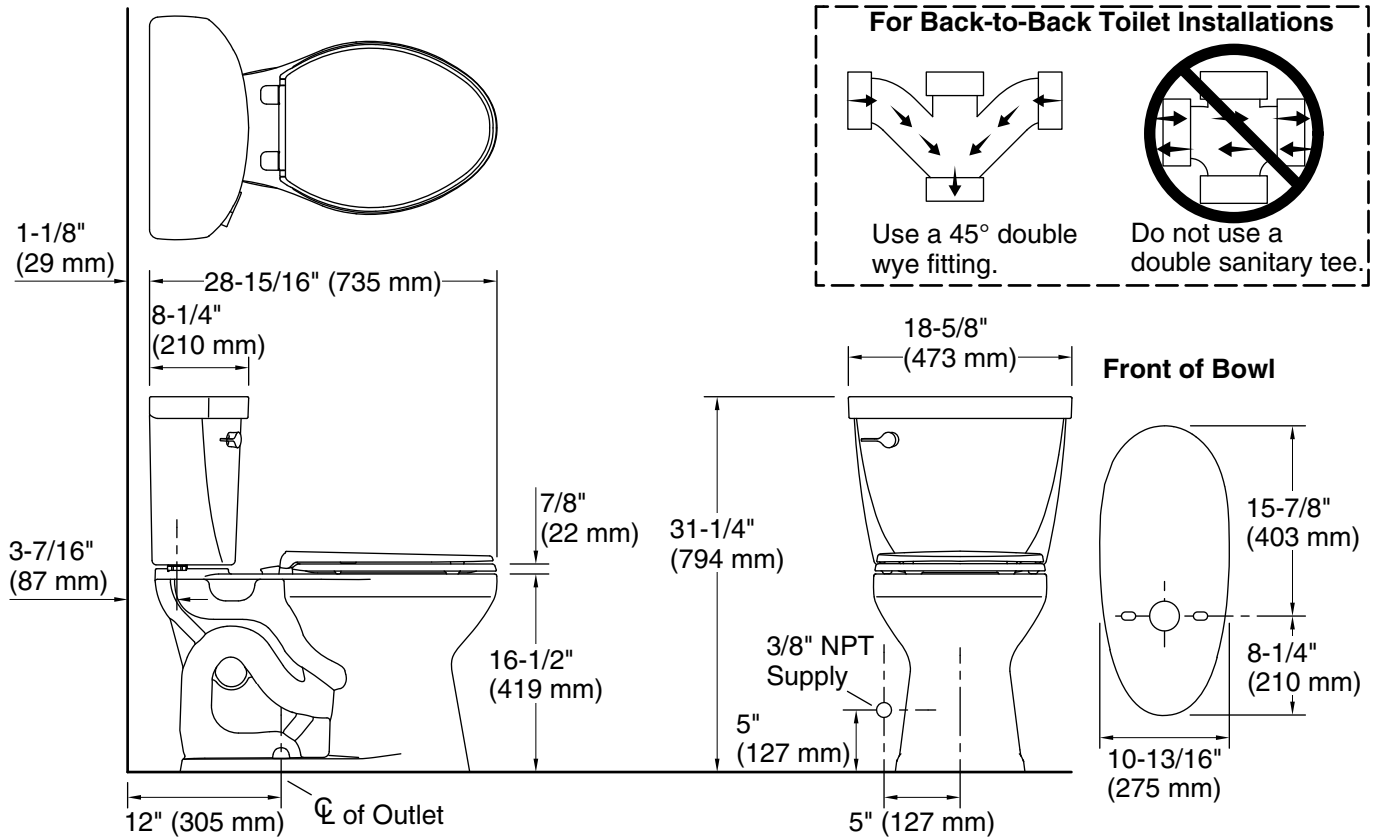

## Features

- Two-piece design.
- Elongated bowl offers added room and comfort.
- Comfort Height® feature offers chair-height seating that makes sitting down and standing up easier for most adults.
- 1.28 gpf (4.8 lpf).
- Left-hand Polished Chrome trip lever.
- 2-1/8" (54 mm) fully glazed trapway.
- Revolution 360® flushing technology generates a forceful swirling motion to keep the bowl clean longer.
- Sanitary guard where bowl and tank meet for ease of cleaning.
- CleanCoat™ surface treatment inhibits the growth of water scale and mineral stains for improved ease of cleaning.
- Coordinates with other products in the Cimarron collection.

## Installation

- Standard 12" (305 mm) rough-in.
- Seat and supply line sold separately.

## Included Components

Product consists of:

- K-31588 Elongated chair height toilet bowl
- K-31615 1.28 gpf toilet tank

**ADA** **CSA B651** **OBC**

**Technical Information**

All product dimensions are nominal.

Toilet type:	Floor-mount
Waste Outlet:	Floor
Bowl shape:	Elongated
Flush type:	AquaPiston®, Revolution 360®
Trap passageway:	2-1/8" (54 mm)
Water Consumption	
Full:	1.28 gpf (4.8 lpf)
Water surface size:	10-3/8" x 8-1/8" (264 mm x 206 mm)
Rim to water surface:	6-5/8" (168 mm)
Rough-in:	12" (305 mm)
Seat-mounting holes:	5-1/2" (140 mm)